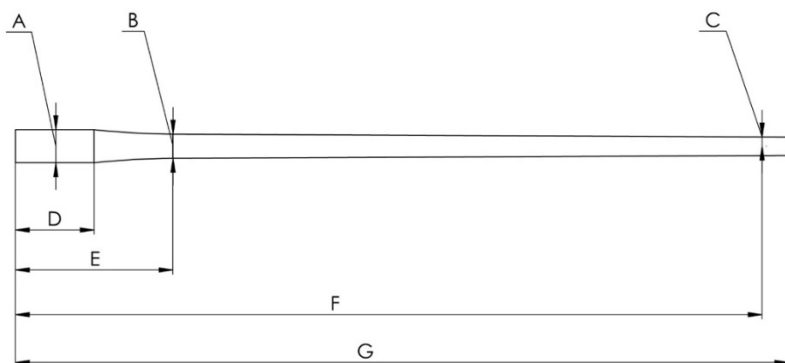

# BARREL CONTOURS

*This is a list of our basic contours – we can actually do over 500! If the one you want isn't here, do contact us.*

What size barrel will serve you best? The information below will give you an idea of the size and weight of every Hardy barrel contour. Shorter or longer blanks are available up to 32" - just have a chat with us.

Reminder: You must cut at least 1" off the muzzle when fitting.

Contour #	A	B	C	D	E	F	G	Approx Weight (kg)
	Dimensions (mm)					(inches)		
No 1 – Featherweight	31.5	17.8	14.0	65	155	20"	21"	1.1kg
No 2 – Lightweight	31.5	19.45	14.6	65	155	22"	23"	1.3kg
No 3 – Sporter	31.5	20.7	15.9	65	155	24"	25"	1.5kg
No 4 – Magnum Sporter	31.5	22.0	16.5	75	150	24"	25"	1.7kg
No 5 – Lightweight Varmint	31.5	23.1	17.8	75	150	28"	29"	2.05kg
No 6 – Medium Varmint	31.5	24.4	19.0	75	150	28"	29"	2.25kg
No 7 – Varmint	31.5	25.4	22.1	75	150	26"	27"	2.45kg
No 8 – Remington SPS	30.5	19.5	16.5	28	155	24"	25"	1.33kg
No 9 – Remington Varmint	31.5	23.85	21.1	51	116	28"	29"	2.3kg
No 10 – Remington SPS Mag	31.5	21.25	16.5	28	155	26"	27"	1.6kg
No 11 – Standard Palma	31.5	22.85	21.1	65	130	26"	27"	2.1kg
No 12 – Heavy Palma	31.5	25.40	22.9	65	130	26"	27"	2.45kg
No 13 – Tikka T3 Lite	29.0	20.0	15.8	37	80	22"	23"	1.17kg
No 14 – Heavy Bull	31.5	-	25.4	75	-	30"	31"	4.09kg
No 15 – Skimmed Blank	31.5	-	-	-	-	28"	29"	3.7kg
No 16 – Tikka T3 Varmint	29.0	22.0	22.0	52	197	28"	29"	2.2kg
No 17 – Ruger Precision Rifle	30.0	25.4	19.0	38	38	26"	27"	1.85kg
No 18 – Desert Tech Arms	31.75	24.0	16.0	140	140	26"	27"	1.95kg